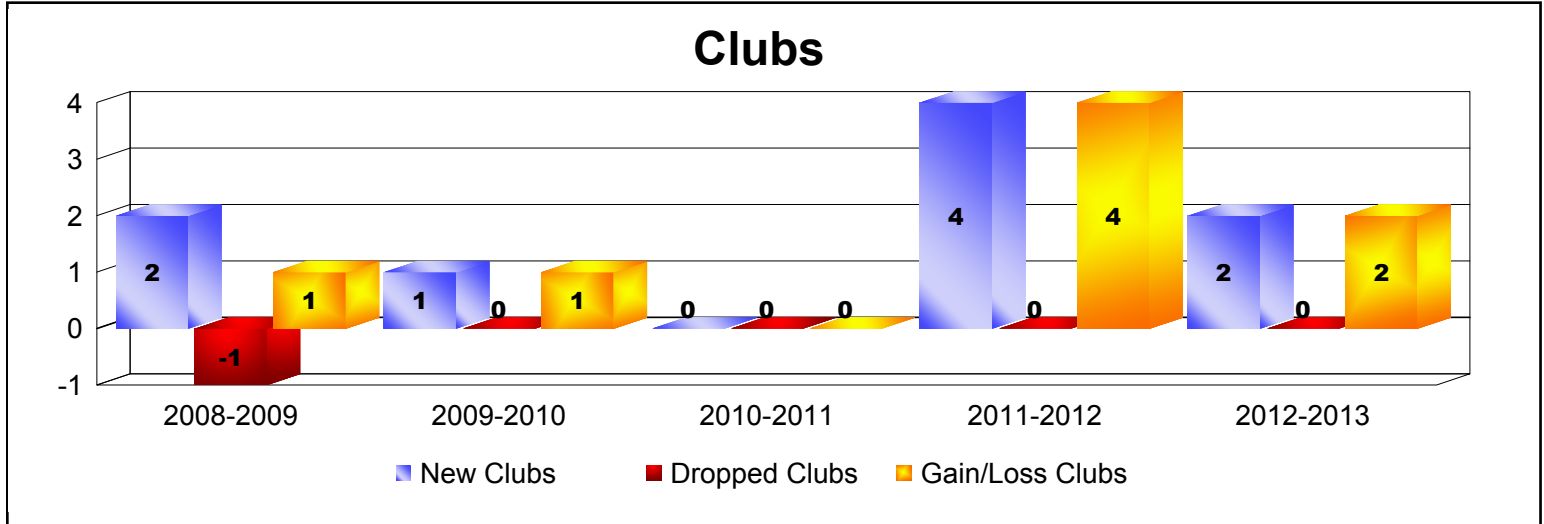

Year	New Clubs	Dropped Clubs	Gain/Loss Clubs	New Members	Charter Members	Reinstate Members	Transfer Members	Total Member Added	Total Members Dropped	Gain/Loss Members
2008-2009	0	0	0	1	0	0	0	1	-1	0
2009-2010	0	0	0	3	0	0	0	3	-4	-1
2010-2011	0	0	0	8	0	1	0	9	-8	1
2011-2012	0	0	0	0	0	0	0	0	-9	-9
2012-2013	0	0	0	6	0	0	0	6	-10	-4
<b>Average</b>	<b>0</b>	<b>0</b>	<b>0</b>	<b>4</b>	<b>0</b>	<b>0</b>	<b>0</b>	<b>4</b>	<b>-6</b>	<b>-3</b>

Year	New Clubs	Dropped Clubs	Gain/Loss Clubs	New Members	Charter Members	Reinstate Members	Transfer Members	Total Member Added	Total Members Dropped	Gain/Loss Members
2008-2009	2	-1	1	79	51	22	0	152	-70	82
2009-2010	1	0	1	78	24	4	1	107	-86	21
2010-2011	0	0	0	97	0	21	1	119	-93	26
2011-2012	4	0	4	68	111	1	12	192	-134	58
2012-2013	2	0	2	118	56	0	2	176	-69	107
<b>Average</b>	<b>2</b>	<b>0</b>	<b>2</b>	<b>88</b>	<b>48</b>	<b>10</b>	<b>3</b>	<b>149</b>	<b>-90</b>	<b>59</b>

Year	New Clubs	Dropped Clubs	Gain/Loss Clubs	New Members	Charter Members	Reinstate Members	Transfer Members	Total Member Added	Total Members Dropped	Gain/Loss Members
2008-2009	0	0	0	3	0	0	0	3	-4	-1
2009-2010	0	0	0	8	0	1	0	9	-9	0
2010-2011	0	0	0	5	0	0	0	5	-4	1
2011-2012	0	0	0	2	0	0	0	2	-7	-5
2012-2013	0	0	0	6	0	0	0	6	-1	5
<b>Average</b>	<b>0</b>	<b>0</b>	<b>0</b>	<b>5</b>	<b>0</b>	<b>0</b>	<b>0</b>	<b>5</b>	<b>-5</b>	<b>0</b>