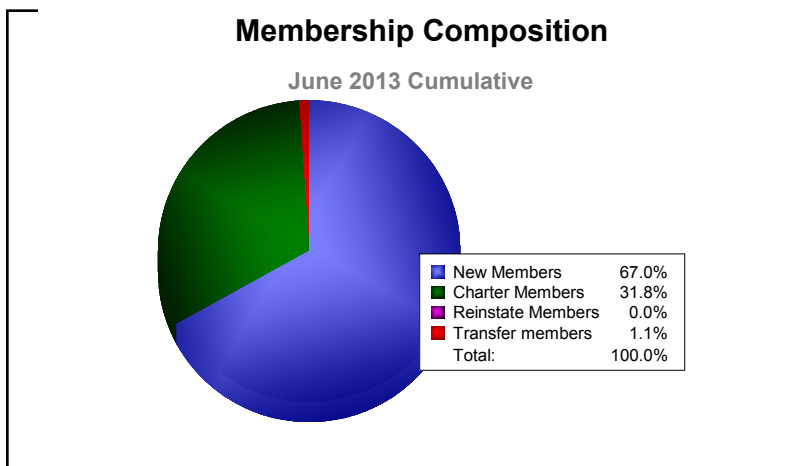

Year	New Clubs	Dropped Clubs	Gain/Loss Clubs	New Members	Charter Members	Reinstate Members	Transfer Members	Total Member Added	Total Members Dropped	Gain/Loss Members
2008-2009	0	0	0	1	0	0	0	1	-1	0
2009-2010	0	0	0	3	0	0	0	3	-4	-1
2010-2011	0	0	0	8	0	1	0	9	-8	1
2011-2012	0	0	0	0	0	0	0	0	-9	-9
2012-2013	0	0	0	6	0	0	0	6	-10	-4
<b>Average</b>	<b>0</b>	<b>0</b>	<b>0</b>	<b>4</b>	<b>0</b>	<b>0</b>	<b>0</b>	<b>4</b>	<b>-6</b>	<b>-3</b>

Year	New Clubs	Dropped Clubs	Gain/Loss Clubs	New Members	Charter Members	Reinstate Members	Transfer Members	Total Member Added	Total Members Dropped	Gain/Loss Members
2008-2009	2	-1	1	79	51	22	0	152	-70	82
2009-2010	1	0	1	78	24	4	1	107	-86	21
2010-2011	0	0	0	97	0	21	1	119	-93	26
2011-2012	4	0	4	68	111	1	12	192	-134	58
2012-2013	2	0	2	118	56	0	2	176	-69	107
<b>Average</b>	<b>2</b>	<b>0</b>	<b>2</b>	<b>88</b>	<b>48</b>	<b>10</b>	<b>3</b>	<b>149</b>	<b>-90</b>	<b>59</b>