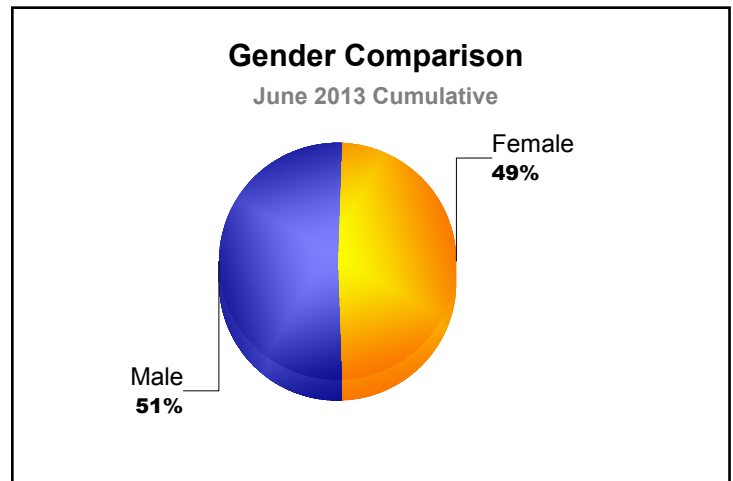

Year	New Clubs	Dropped Clubs	Gain/Loss Clubs	New Members	Charter Members	Reinstate Members	Transfer Members	Total Member Added	Total Members Dropped	Gain/Loss Members
2008-2009	2	-1	1	79	51	22	0	152	-70	82
2009-2010	1	0	1	78	24	4	1	107	-86	21
2010-2011	0	0	0	97	0	21	1	119	-93	26
2011-2012	4	0	4	68	111	1	12	192	-134	58
2012-2013	2	0	2	118	56	0	2	176	-69	107
Average	2	0	2	88	48	10	3	149	-90	59